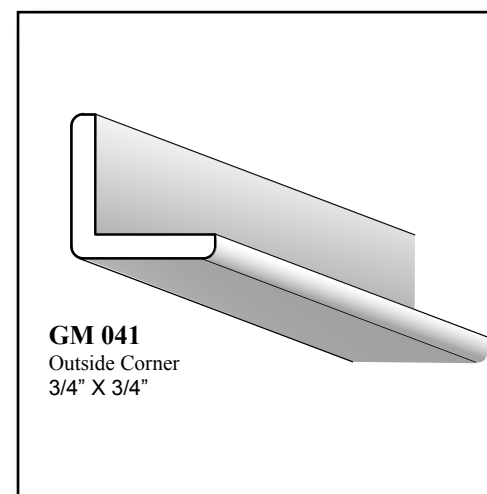

GM-004
Bed Mould
3/4" X 1-3/4"

GM 034
Door Stop
1/2" X 1-1/2"

GM 035
Door Stop
1/2" X 1-1/2"

GM 036
Base Shoe
1/2" X 3/4"

GM 040
Inside Corner
3/4" X 3/4"

GM 041
Outside Corner
3/4" X 3/4"