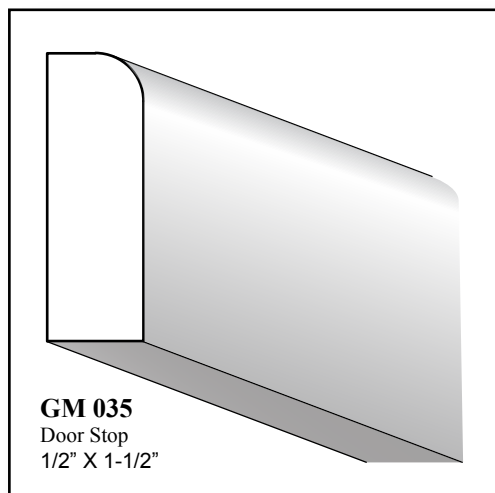

GM-004
Bed Mould
3/4" X 1-3/4"

GM 034
Door Stop
1/2" X 1-1/2"

GM 035
Door Stop
1/2" X 1-1/2"

GM 036
Base Shoe
1/2" X 3/4"

GM 040
Inside Corner
3/4" X 3/4"

GM 041
Outside Corner
3/4" X 3/4"