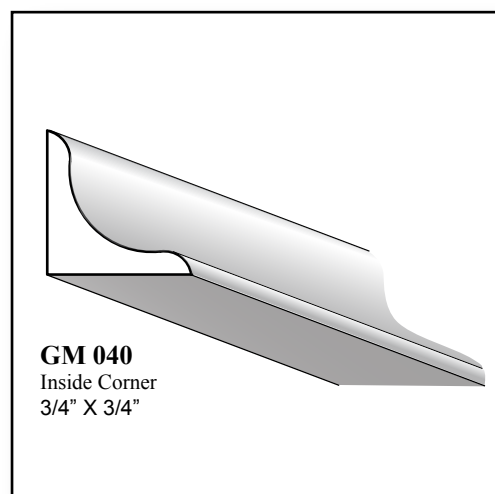

GM-004
Bed Mould
3/4" X 1-3/4"

GM 034
Door Stop
1/2" X 1-1/2"

GM 035
Door Stop
1/2" X 1-1/2"

GM 036
Base Shoe
1/2" X 3/4"

GM 040
Inside Corner
3/4" X 3/4"

GM 041
Outside Corner
3/4" X 3/4"