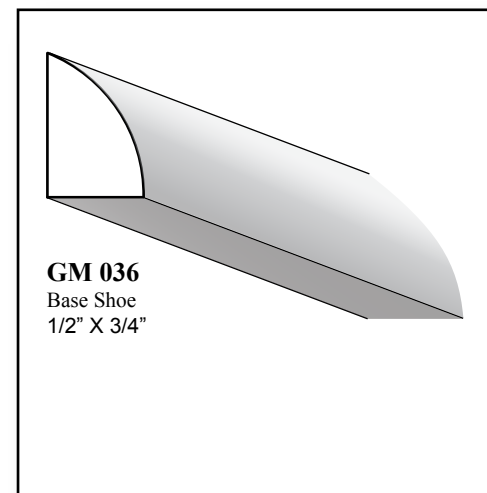

GM-004
Bed Mould
3/4" X 1-3/4"

GM 034
Door Stop
1/2" X 1-1/2"

GM 035
Door Stop
1/2" X 1-1/2"

GM 036
Base Shoe
1/2" X 3/4"

GM 040
Inside Corner
3/4" X 3/4"

GM 041
Outside Corner
3/4" X 3/4"