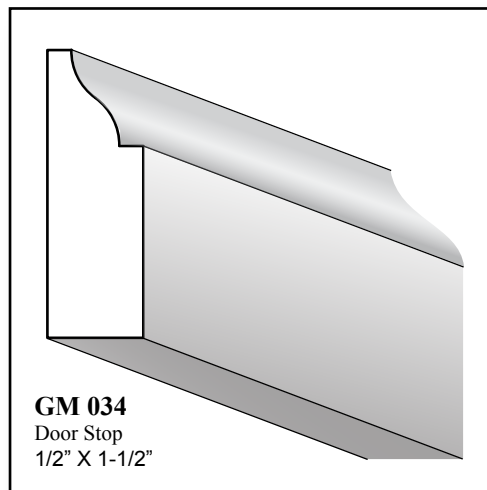

GM-004
Bed Mould
3/4" X 1-3/4"

GM 034
Door Stop
1/2" X 1-1/2"

GM 035
Door Stop
1/2" X 1-1/2"

GM 036
Base Shoe
1/2" X 3/4"

GM 040
Inside Corner
3/4" X 3/4"

GM 041
Outside Corner
3/4" X 3/4"